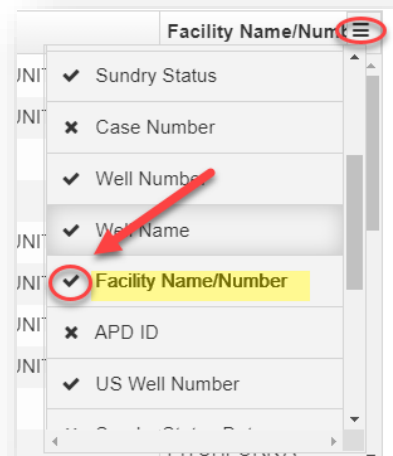

PROD-4174 – Well Finder Filters on Well Status (BLM & Operator) The Well Finder search filter for well status is reinstated to provide additional search criteria for wells.

PROD-4363 – Sundry Finder Displays Facility Name/Number (BLM & Operator) The Sundry Finder will now display the Facility Name/Number when searching if there is one associated when the Facility Name/Number option is selected from the Tri-Bar or More Menu.