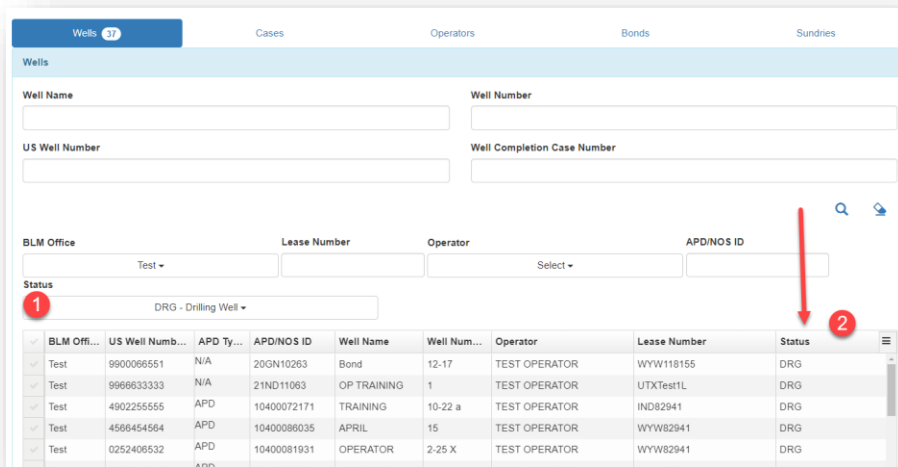

PROD-4174 – Well Finder Filters on Well Status (BLM & Operator) The Well Finder search filter for well status is reinstated to provide additional search criteria for wells.

PROD-4363 – Sundry Finder Displays Facility Name/Number (BLM & Operator) The Sundry Finder will now display the Facility Name/Number when searching if there is one associated when the Facility Name/Number option is selected from the Tri-Bar or More Menu.

PROD-4076 – Notice of Intent Sundry Surface Disturbance Accordion Allowing Decimals for Surface Disturbance Acreage (BLM & Operator) The Surface Disturbance Accordion will now allow decimals to be entered in the Surface disturbance acreage. The entry will no longer round the answer and will retain the decimal value.