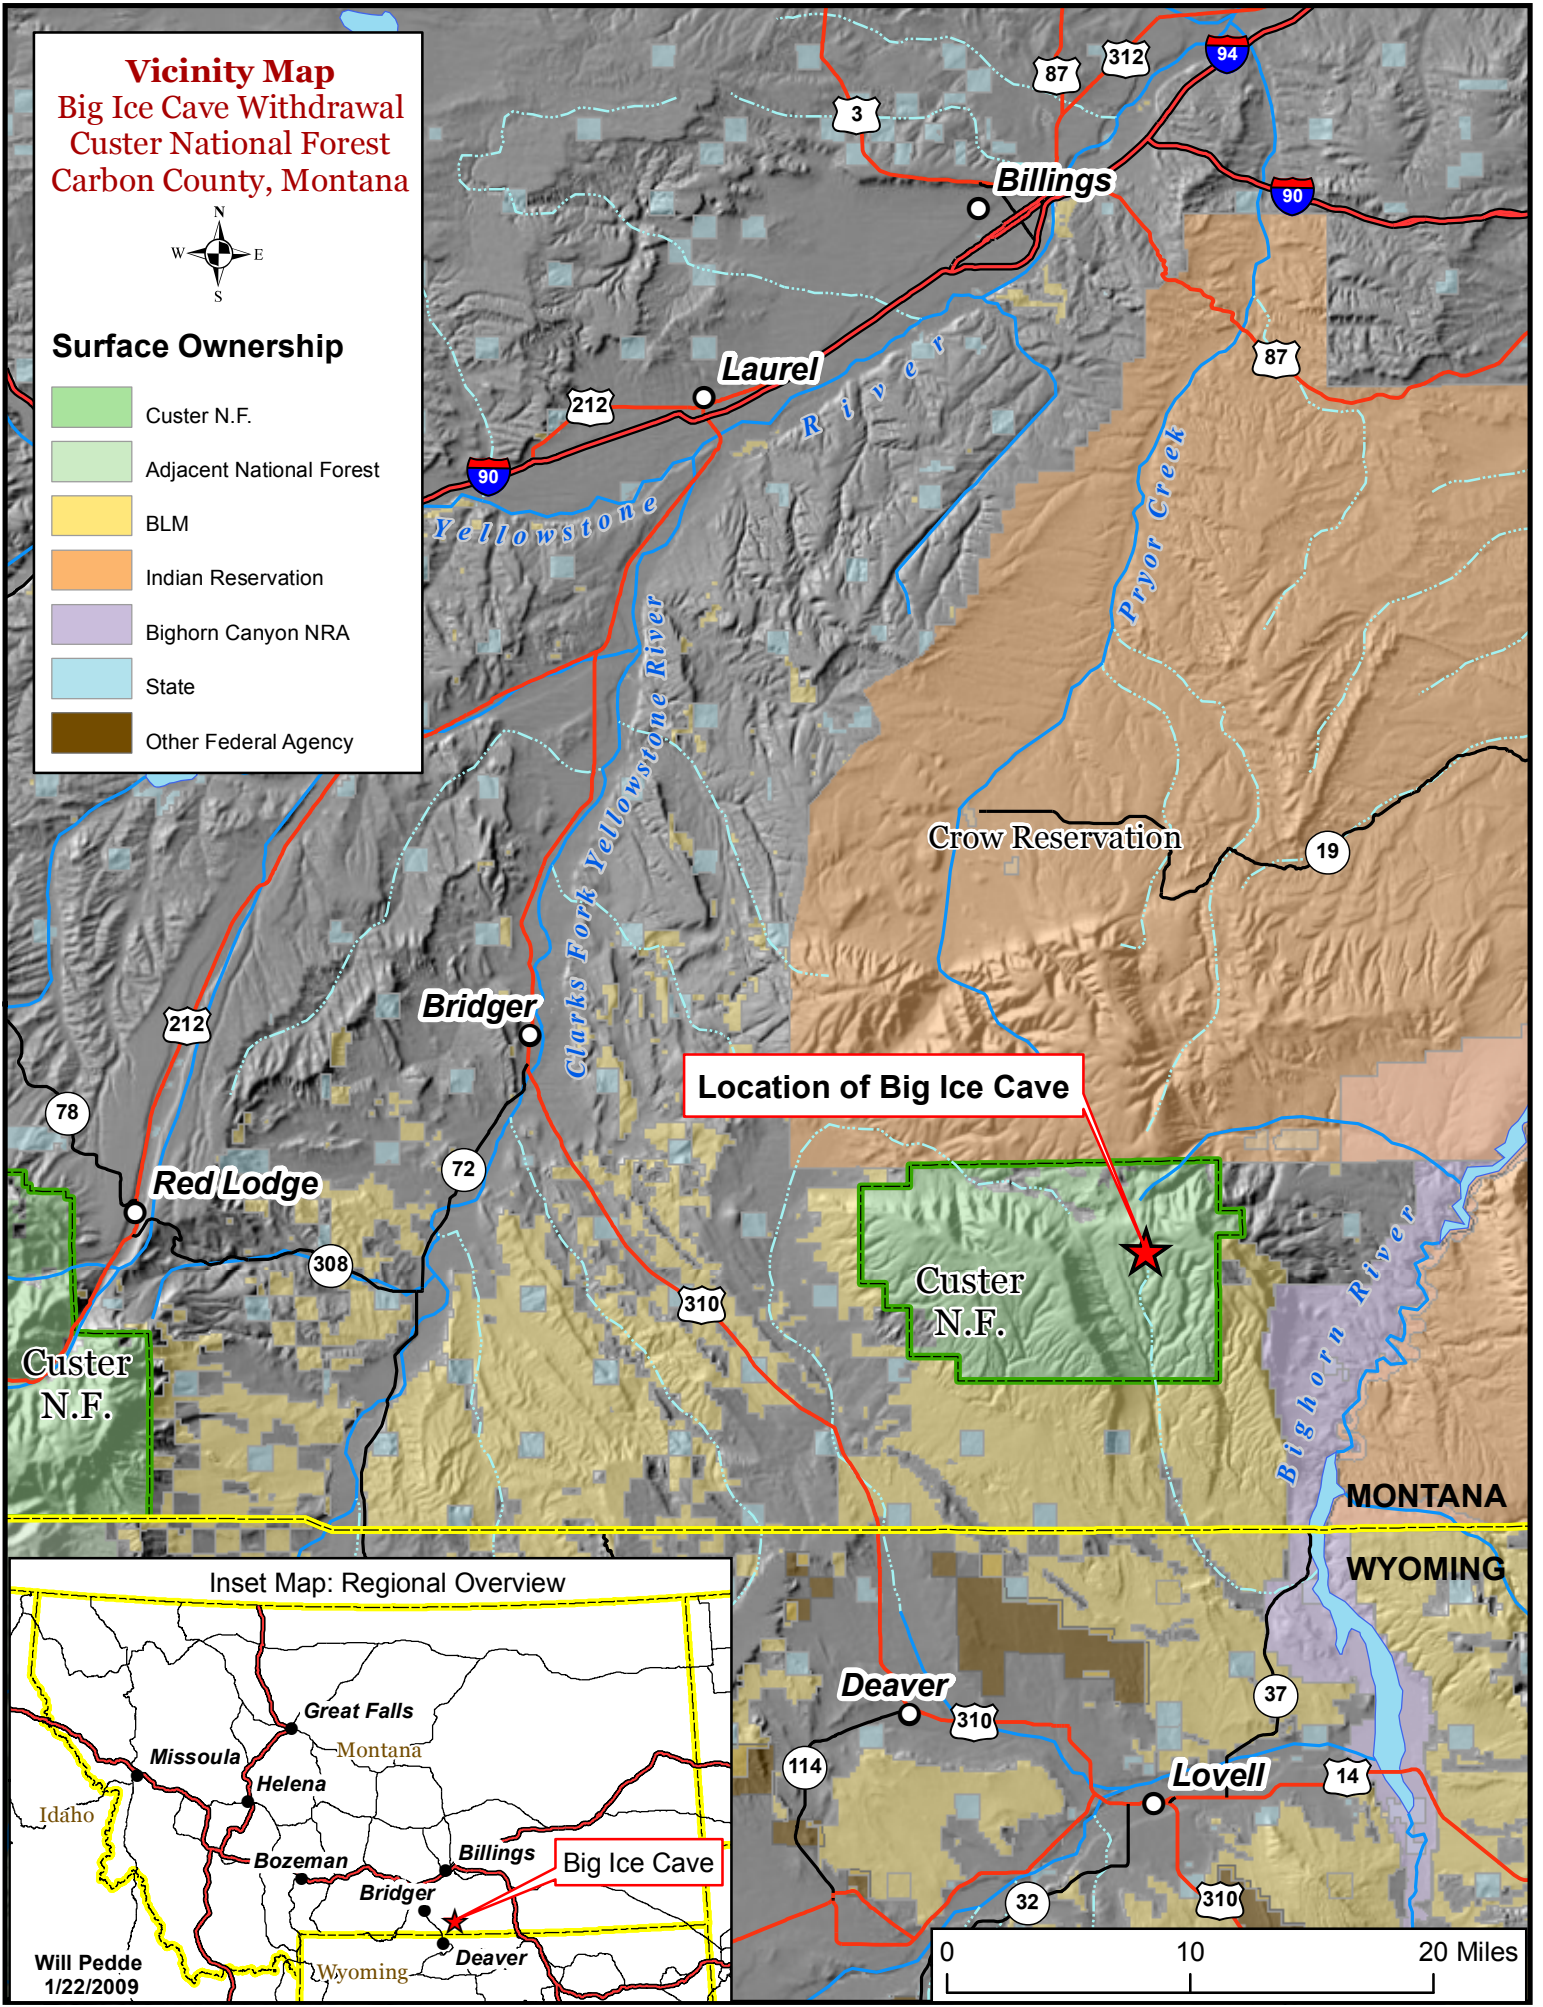

Vicinity Map
 Big Ice Cave Withdrawal
 Custer National Forest
 Carbon County, Montana

Surface Ownership

- Custer N.F.
- Adjacent National Forest
- BLM
- Indian Reservation
- Bighorn Canyon NRA
- State
- Other Federal Agency

Location of Big Ice Cave