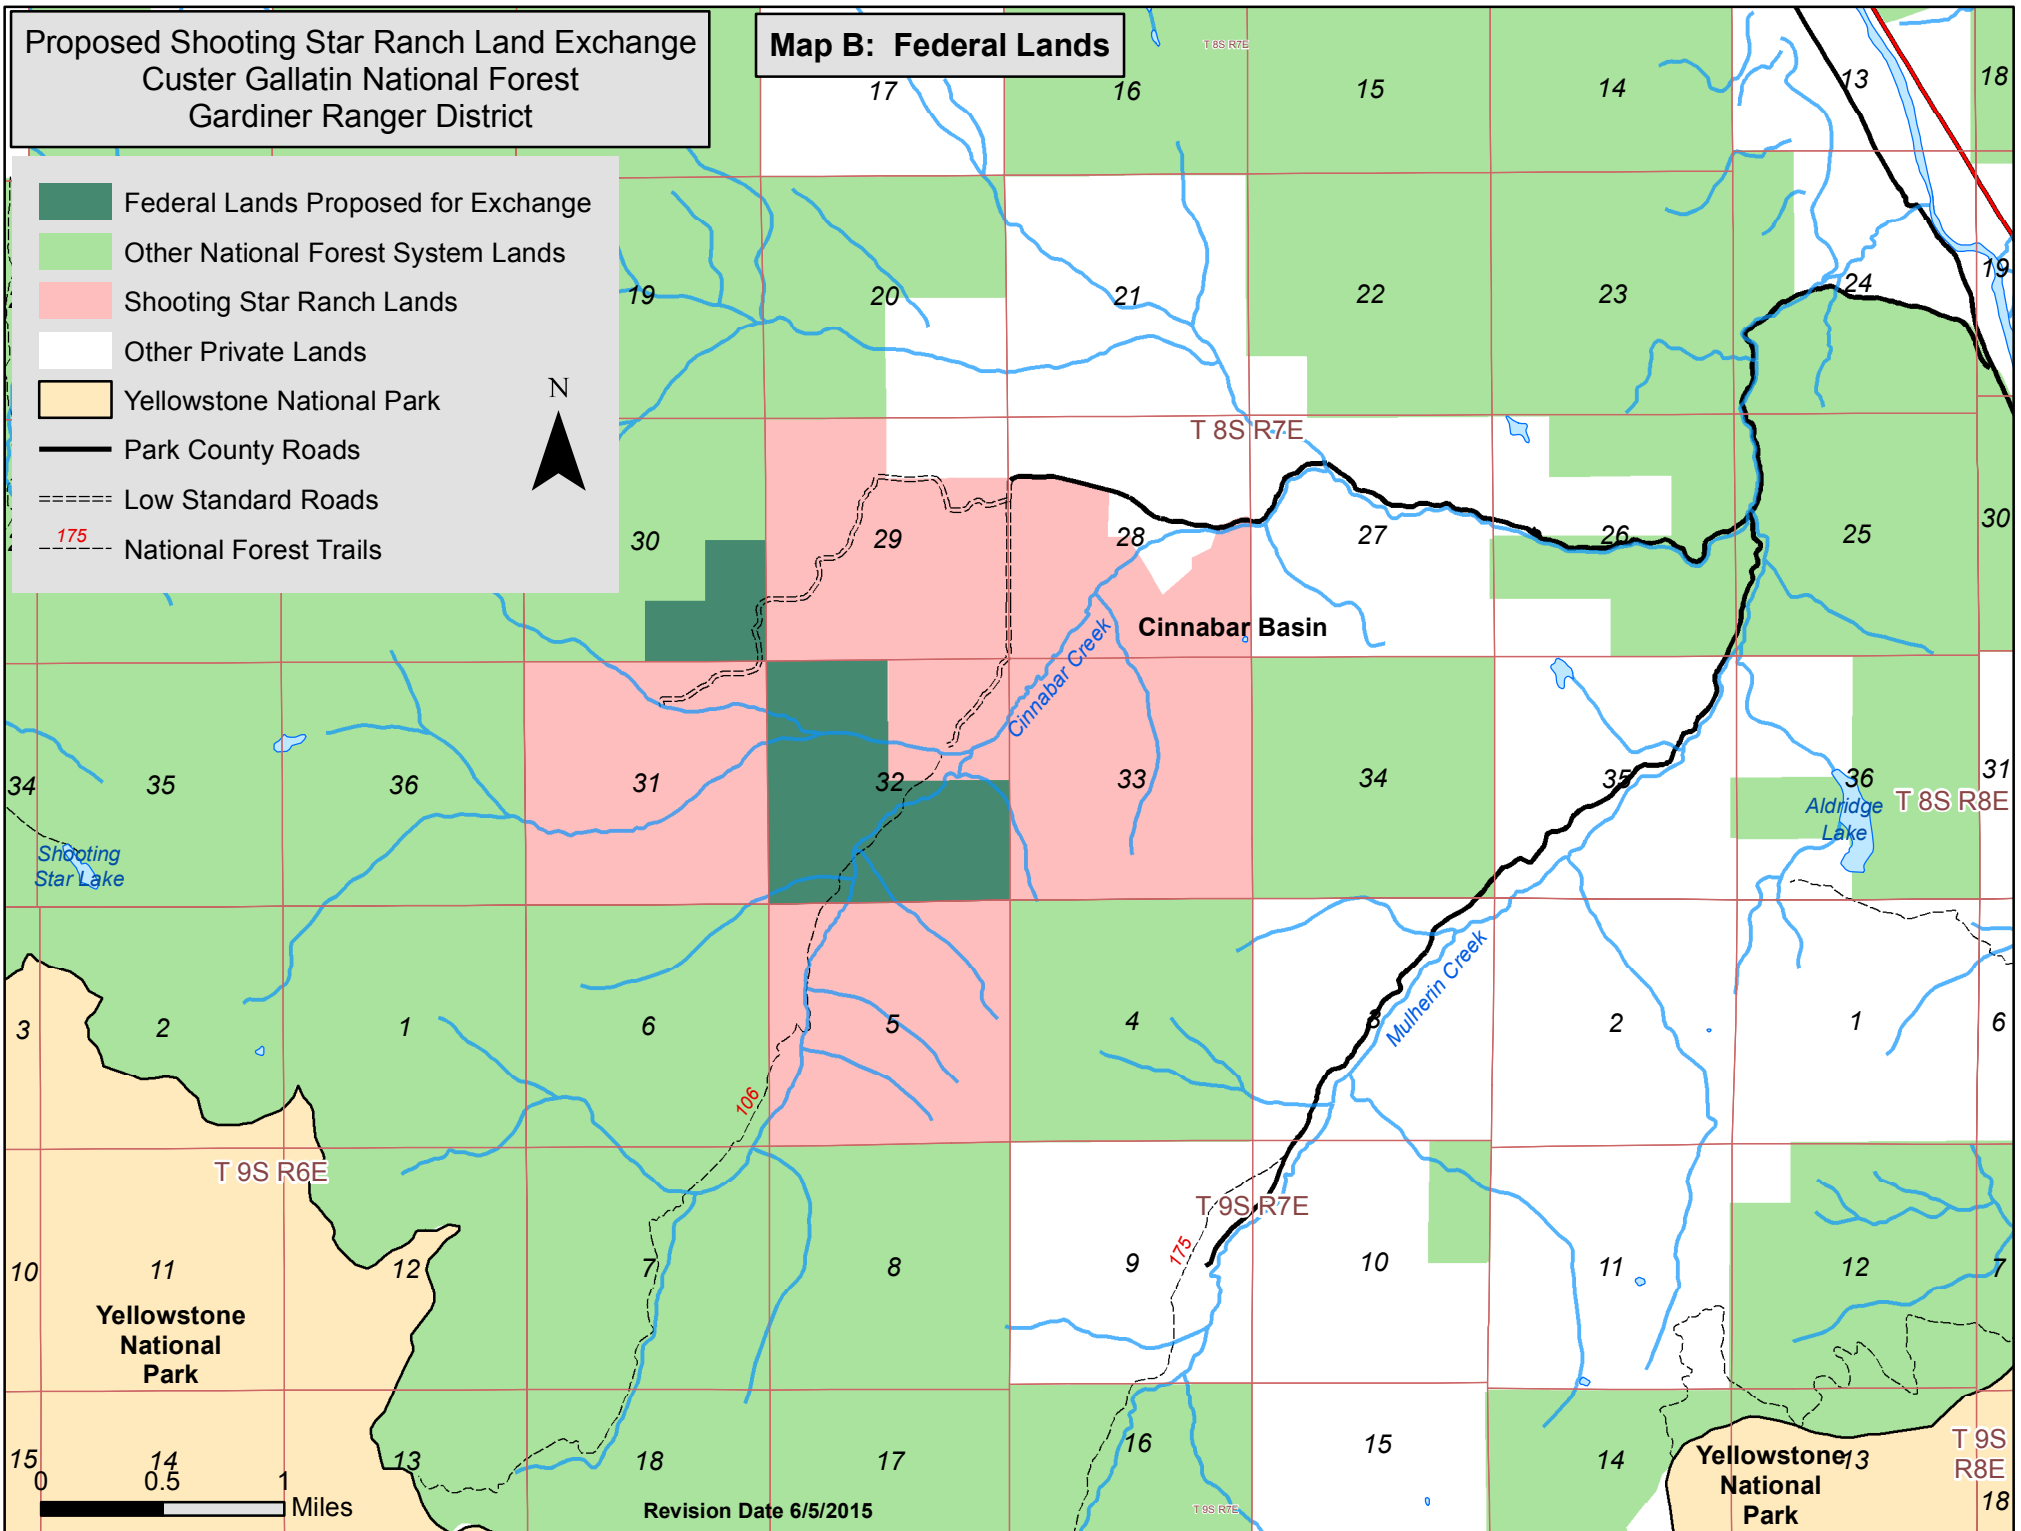

Proposed Shooting Star Ranch Land Exchange  
 Custer Gallatin National Forest  
 Gardiner Ranger District

**Map B: Federal Lands**

- Federal Lands Proposed for Exchange
- Other National Forest System Lands
- Shooting Star Ranch Lands
- Other Private Lands
- Yellowstone National Park
- Park County Roads
- Low Standard Roads
- National Forest Trails